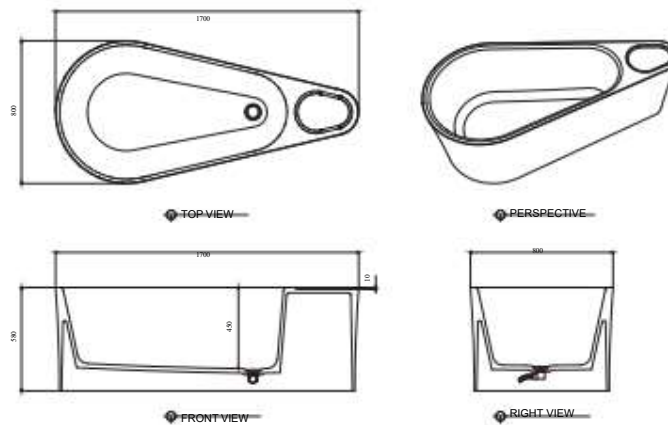

Drop bath

Model No : Drop bath

Designer: Karim Rashid

Dimension : 1700*800*580

Color : matt white

Material : Liquid Acrylic Resin(UK Lucite)

Manufacturer : Saturn Bath

Dealer Price(Ex-works): $

Saturn bath