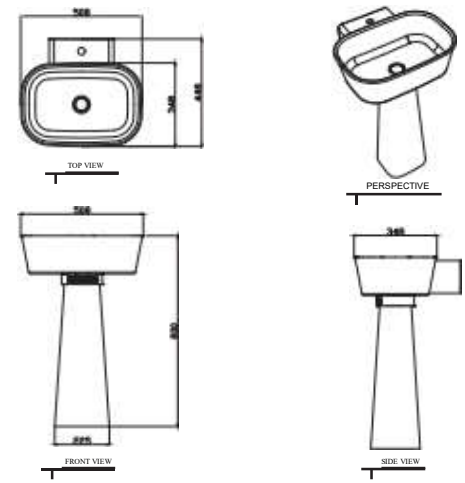

ASSEM washbasin

Model No : ASSEM washbasin
Designer: Seungyong Song
Dimension : 500*300*800
Color : matt white
Material : Liquid Acrylic Resin(UK Lucite)
Manufacturer : Saturn Bath
Dealer Price(Ex-works): $