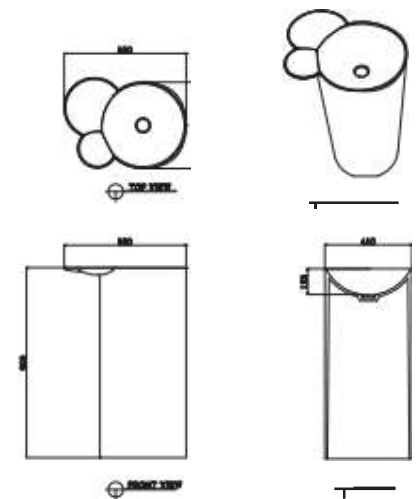

ORBIS washbasin

Model No : ORBIS free standing washbasin
Designer: Inoda+Sveje
Dimension : 580*900
Color : matt white
Material : Liquid Acrylic Resin(UK Lucite)
Manufacturer : Saturn Bath
Dealer Price(Ex-works): $

Saturn bath