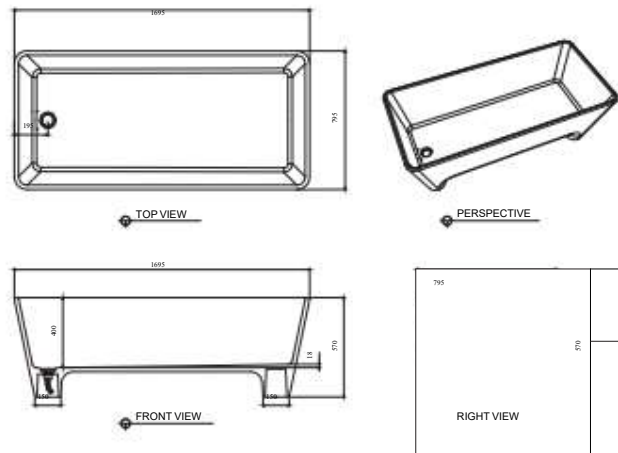

AKIN bath

Model No : AKIN bath

Designer: Karim Rashid

Dimension : 1700*800*570

Color : matt white

Material : Liquid Acrylic Resin(UK Lucite)

Manufacturer : Saturn Bath

Dealer Price(Ex-works): $

Saturn bath