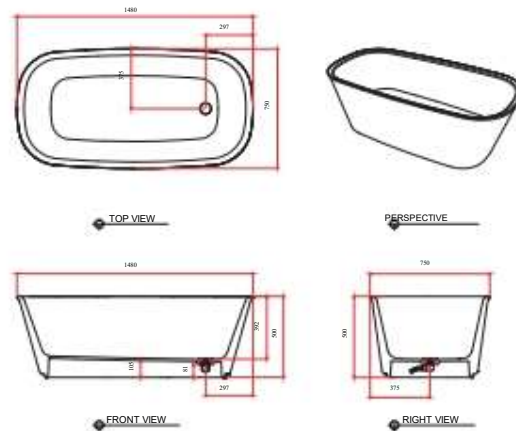

ASSEM bath

Model No : ASSEM bath
Designer: Seungyong Song
Dimension : 1480*750*500
Color : matt white
Material : Liquid Acrylic Resin(UK Lucite)
Manufacturer : Saturn Bath
Dealer Price(Ex-works): $

Saturn bath