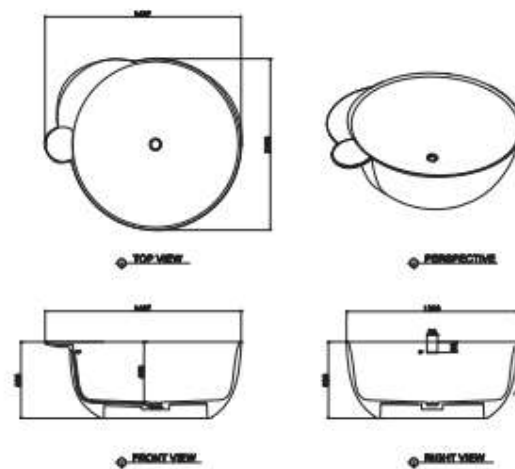

ORBIS bath

Model No : ORBIS bath

Designer: Inoda+Sveje

Dimension : 1487*1300*580

Color : matt white

Material : Liquid Acrylic Resin(UK Lucite)

Manufacturer : Saturn Bath

Dealer Price(Ex-works): $

Saturn bath