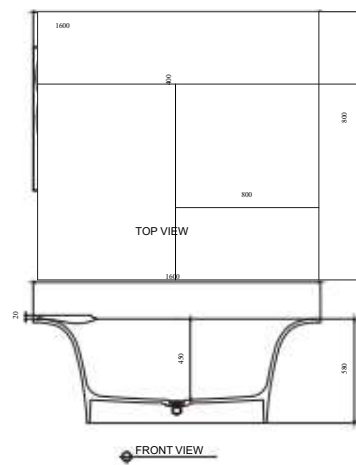

SKAP bath

Model No : SKAP bath

Designer: Karim Rashid

Dimension : 1740*900*500

Color : matt white

Material : Liquid Acrylic Resin(UK Lucite)

Manufacturer : Saturn Bath

Dealer Price(Ex-works): $

Saturn bath