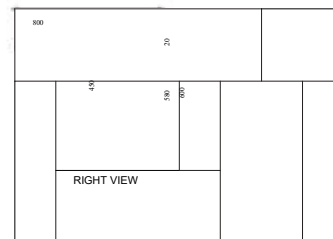

PERSPECTIVE