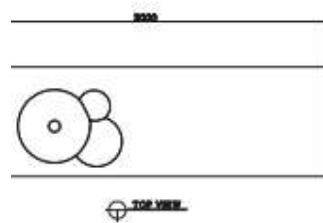

ORBIS washbasin

Model No: ORBIS washbasin

Designer: Inoda+Sveje

Dimension : 2000*600*170

Color : matt white

Material : Liquid Acrylic Resin(UK Lucite)

Manufacturer : Saturn Bath

Dealer Price(Ex-works): $

Saturn bath