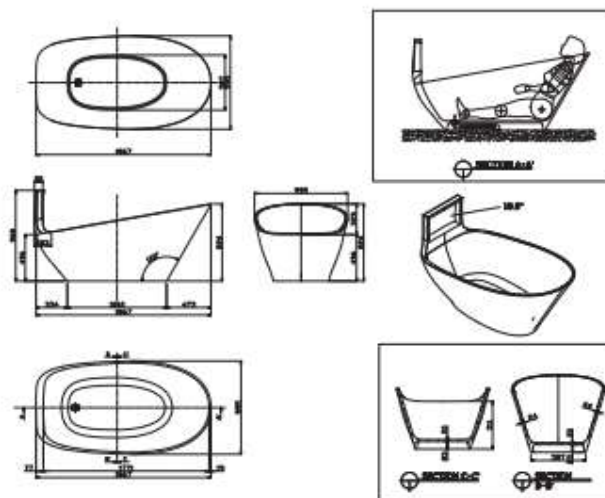

# TV TUB bath

Model No : TV TUB / SBL-1801

Designer: Karim Rashid

Dimension : 1880\*990\*760

Color : matt white

Material : Liquid Acrylic Resin(UK Lucite)

Manufacturer : Saturn Bath

Dealer Price(Ex-works): \$