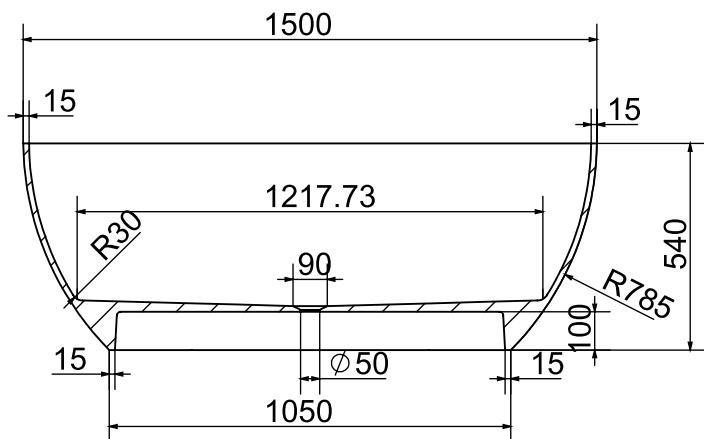

B-B
1 : 20

B

B

A-A
1 : 20

C

C

D

D

	NAME	DATE	KASKADE STONE BATHS & BASINS <i>Couldn't be better</i>	
DRAWN	Jason	2020.5.25		
CHECKED	Thomas	2020.5.25		
Material:	Solid Surface		VX12-1500-Lucia-Matt-White Nett Weight-98kg - 1500x760x540mm Gross Weight-158kg- 1600x860x700mm	A4
WEIGHT:			SCALE:1:10	SHEET 1 (OF1)