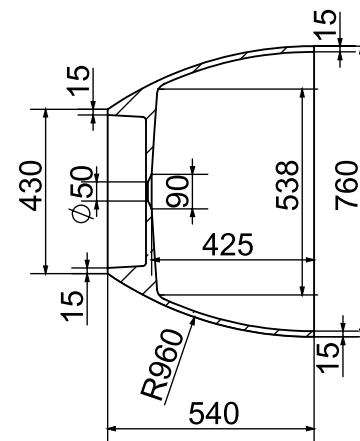

1

2

3

4

5

6

A

A

B-B
1 : 20

B

B

A-A
1 : 20

C

C

D

D

	NAME	DATE	KASKADE STONE BATHS & BASINS <i>Couldn't be better</i>	
DRAWN	Jason	2020.5.25		
CHECKED	Thomas	2020.5.25		
Material:	Solid Surface		VX12-1500-Lucia-Matt-White Nett Weight-98kg - 1500x760x540mm Gross Weight-158kg- 1600x860x700mm	A4
WEIGHT:			SCALE:1:10	SHEET 1 (OF1)

1

2

3

4

5

6