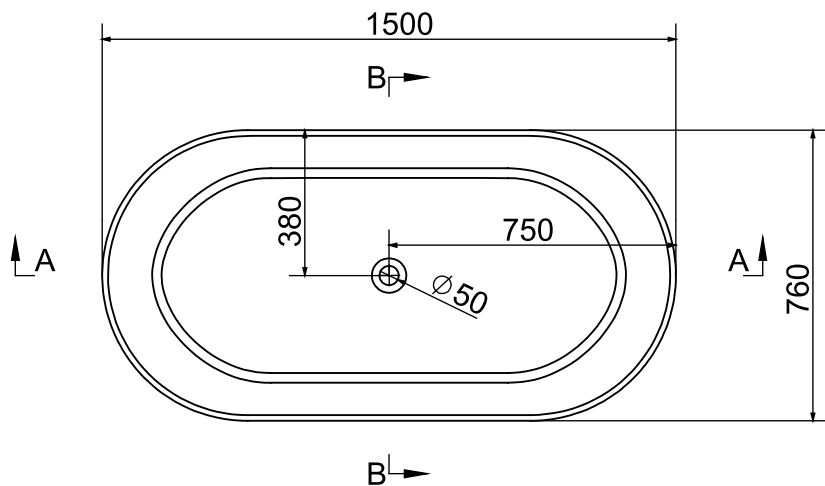

1

2

3

4

5

6

A

A

B-B
1 : 20

B

B

A-A
1 : 20

C

C

D

D

	NAME	DATE	KASKADE STONE BATHS & BASINS <i>Couldn't be better</i>	
DRAWN	Jason	2020.5.25		
CHECKED	Thomas	2020.5.25		
Material:	Solid Surface		VX12-1500-Lucia-Matt-White Nett Weight-98kg - 1500x760x540mm Gross Weight-158kg- 1600x860x700mm	A4
WEIGHT:			SCALE:1:10	SHEET 1 (OF1)