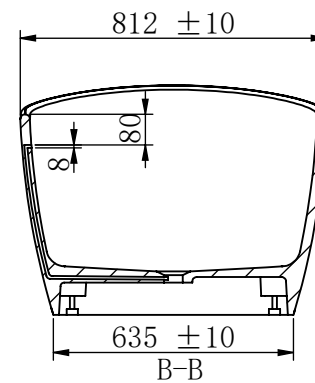

C

C

B

B

A

A

	NAME	DATE	KASKADE <small>SMILEY - OVERFLOW</small> <i>Couldn't be better</i>	
DRAWN	Jason	2021. 9. 22		
CHECKED	Thomas	2021. 9. 22		
Material:	Solid Surface		VX24-1420-SMILEY-White-Matte-OVERFLOW	A4
			Nett Weight-124kg - 1420x812x610mm Gross Weight-192kg- 1520x912x770mm	
WEIGHT:			SCALE:1:10	SHEET 1 (OF1)