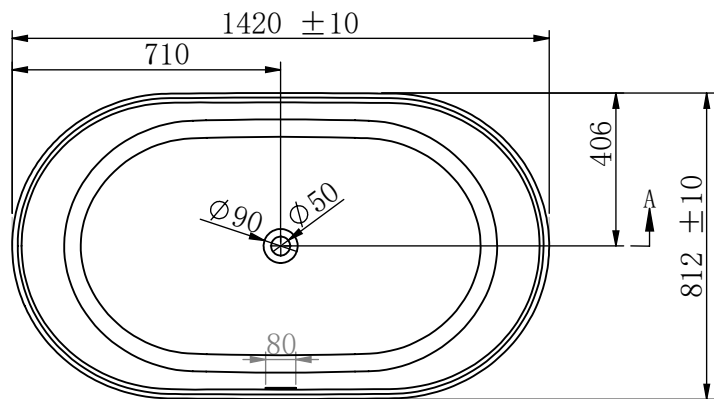

C

C

B

B

A

A

	NAME	DATE	KASKADE <small>SMILEY - OVERFLOW</small> <i>Couldn't be better</i>	
DRAWN	Jason	2021. 9. 22		
CHECKED	Thomas	2021. 9. 22		
Material:	Solid Surface		VX24-1420-SMILEY-White-Matte-OVERFLOW	A4
			Nett Weight-124kg - 1420x812x610mm Gross Weight-192kg- 1520x912x770mm	
WEIGHT:			SCALE:1:10	SHEET 1 (OF1)