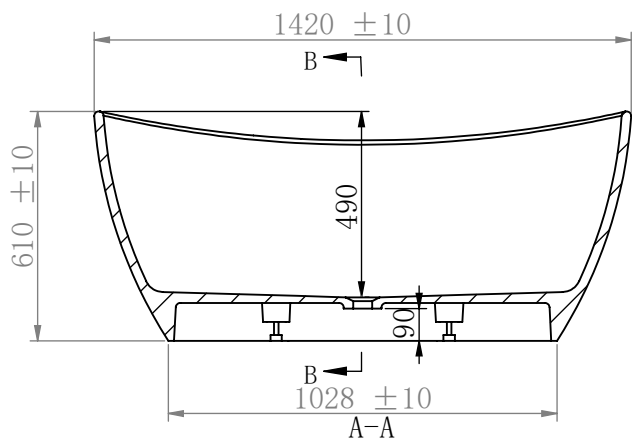

C

C

B

B

A

A

	NAME	DATE	KASKADE <small>SMILEY - OVERFLOW</small> <i>Couldn't be better</i>	
DRAWN	Jason	2021. 9. 22		
CHECKED	Thomas	2021. 9. 22		
Material:	Solid Surface		VX24-1420-SMILEY-White-Matte-OVERFLOW	A4
			Nett Weight-124kg - 1420x812x610mm Gross Weight-192kg- 1520x912x770mm	
WEIGHT:			SCALE:1:10	SHEET 1 (OF1)