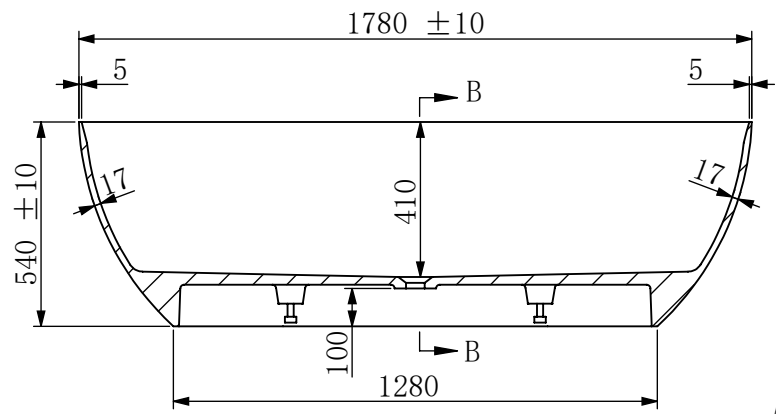

D

A-A

B-B

	NAME	DATE	KASKADE <small>MADE IN ITALY</small> <i>Couldn't be better</i>	A4
DRAWN	Jason	2022. 7. 29		
CHECKED	Thomas	2022. 7. 29		
Material:			VX12-1780-LUCIA-White-Matte-NO 0/Flow Nett Weight-135kg - 1780x850x540mm Gross Weight-211kg- 1880x950x700mm	
WEIGHT:			SCALE:1:10	SHEET 1 (OF1)