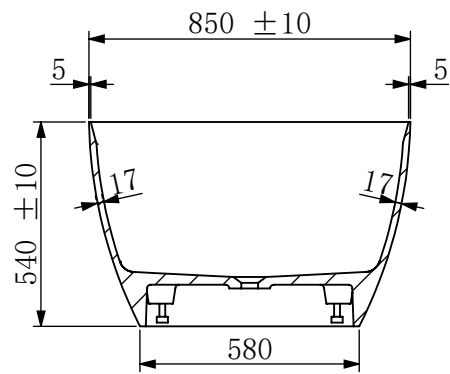

D

A-A

B-B

	NAME	DATE	KASKADE <small>MADE IN ITALY</small> <i>Couldn't be better</i>	A4
DRAWN	Jason	2022. 7. 29		
CHECKED	Thomas	2022. 7. 29		
Material:			VX12-1780-LUCIA-White-Matte-NO 0/Flow Nett Weight-135kg - 1780x850x540mm Gross Weight-211kg- 1880x950x700mm	
WEIGHT:			SCALE:1:10	SHEET 1 (OF1)