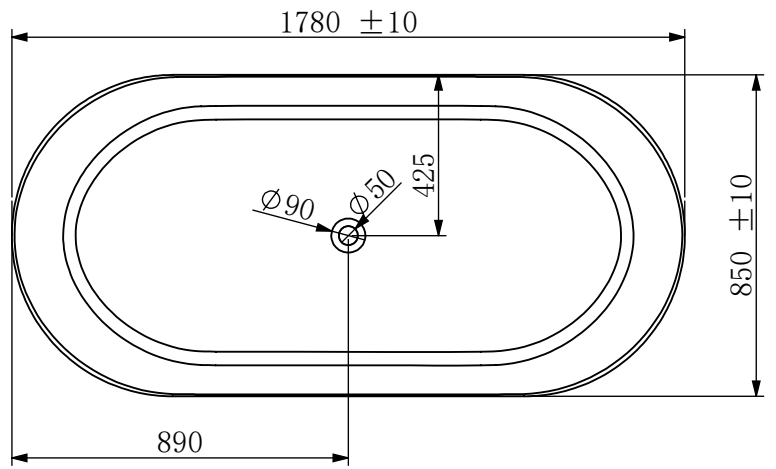

1 2 3 4 5 6

A

B

C

D

A

B

C

D

A-A

B-B

	NAME	DATE	KASKADE <small>MADE IN ITALY</small> <i>Couldn't be better</i>	A4
DRAWN	Jason	2022. 7. 29		
CHECKED	Thomas	2022. 7. 29		
Material:			VX12-1780-LUCIA-White-Matte-NO 0/Flow Nett Weight-135kg - 1780x850x540mm Gross Weight-211kg- 1880x950x700mm	
WEIGHT:			SCALE:1:10	SHEET 1 (OF1)

1 2 3 4 5 6