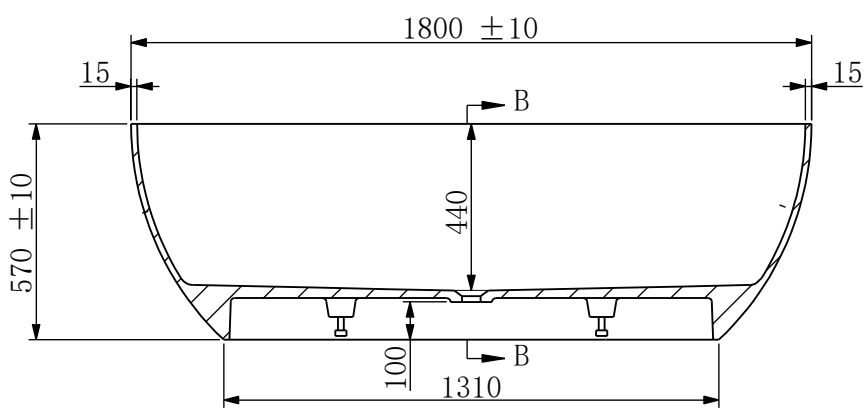

D

A

A-A

B-B

	NAME	DATE	<b>KASKADE</b> <small>DESIGNER</small> <i>Couldn't be better</i>	
DRAWN	Jason	2023. 3. 6		
CHECKED	Thomas	2023. 3. 6		
Material:	Solid Surface		VX12-1800-LUCIA-White-Matte-NO 0/Flow Nett Weight-145kg - 1800x900x570mm Gross Weight-221kg- 1900x1000x760mm	A4
WEIGHT:			SCALE: 1:10	SHEET 1 (OF 1)