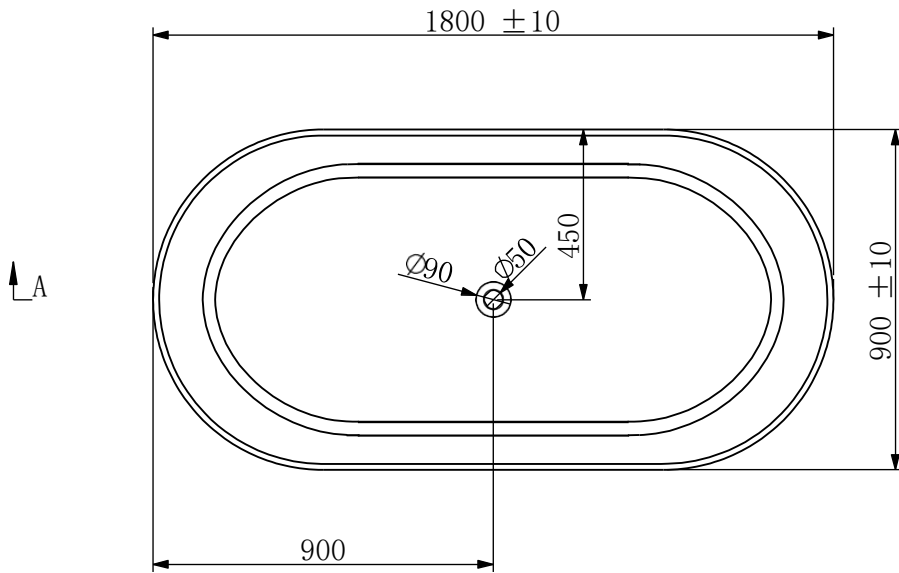

1 2 3 4 5 6

A

B

C

D

A

B

C

D

A

A-A

B-B

	NAME	DATE	<b>KASKADE</b> <small>DESIGNER</small> <i>Couldn't be better</i>	
DRAWN	Jason	2023. 3. 6		
CHECKED	Thomas	2023. 3. 6		
Material:	Solid Surface		VX12-1800-LUCIA-White-Matte-NO 0/Flow Nett Weight-145kg - 1800x900x570mm Gross Weight-221kg- 1900x1000x760mm	A4
WEIGHT:			SCALE: 1:10	SHEET 1 (OF 1)

1 2 3 4 5 6