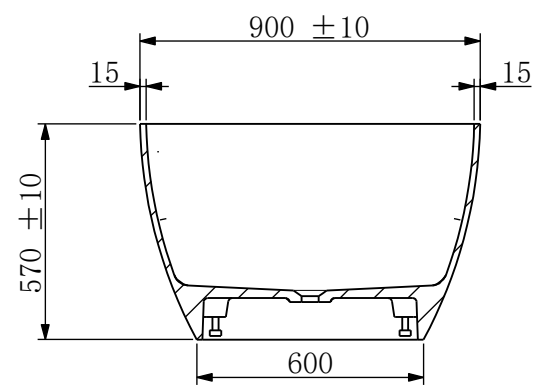

D

A

A-A

B-B

	NAME	DATE	<b>KASKADE</b> <small>DESIGNER</small> <i>Couldn't be better</i>	
DRAWN	Jason	2023. 3. 6		
CHECKED	Thomas	2023. 3. 6		
Material:	Solid Surface		VX12-1800-LUCIA-White-Matte-NO 0/Flow Nett Weight-145kg - 1800x900x570mm Gross Weight-221kg- 1900x1000x760mm	A4
WEIGHT:			SCALE: 1:10	SHEET 1 (OF 1)