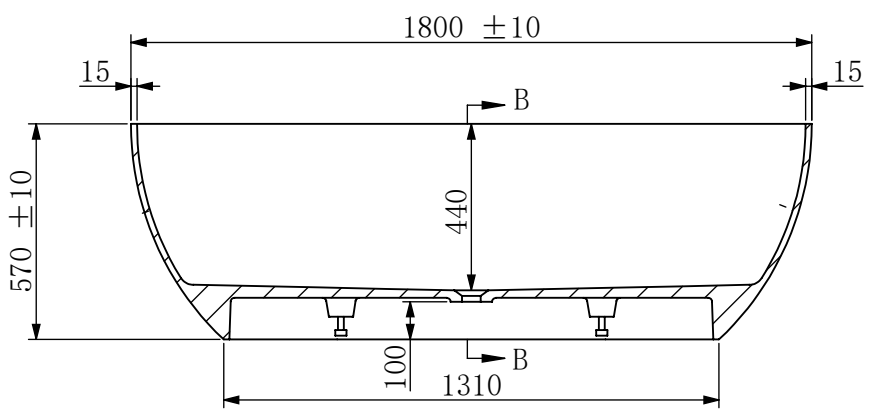

1 2 3 4 5 6

A

A

B

B

C

C

D

D

	NAME	DATE	KASKADE DESIGN - CONCEPT - PRODUCTION <i>Couldn't be better</i>
DRAWN	Jason	2023. 3. 6	
CHECKED	Thomas	2023. 3. 6	
Material:			VX12-1800-LUCIA-White-Matte-NO 0/Flow Nett Weight-145kg - 1800x900x570mm Gross Weight-211kg- 1900x1000x760mm
Solid Surface			
WEIGHT:		SCALE: 1:10	SHEET 1 (OF 1)

1 2 3 4 5 6

A4