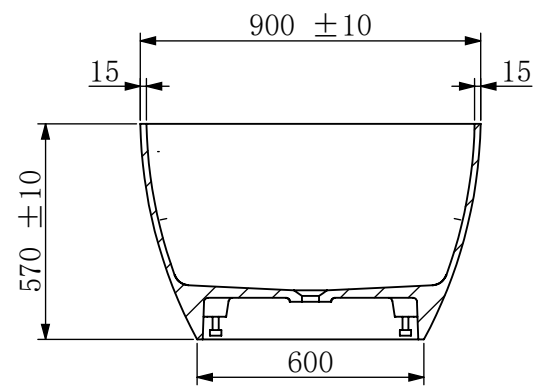

1 2 3 4 5 6

A

A

B

B

C

C

D

D

	NAME	DATE	KASKADE DESIGN - CONCEPT - PRODUCTION <i>Couldn't be better</i>
DRAWN	Jason	2023. 3. 6	
CHECKED	Thomas	2023. 3. 6	
Material:			VX12-1800-LUCIA-White-Matte-NO 0/Flow Nett Weight-145kg - 1800x900x570mm Gross Weight-211kg- 1900x1000x760mm
Solid Surface			
WEIGHT:		SCALE: 1:10	SHEET 1 (OF 1)

1 2 3 4 5 6

A4