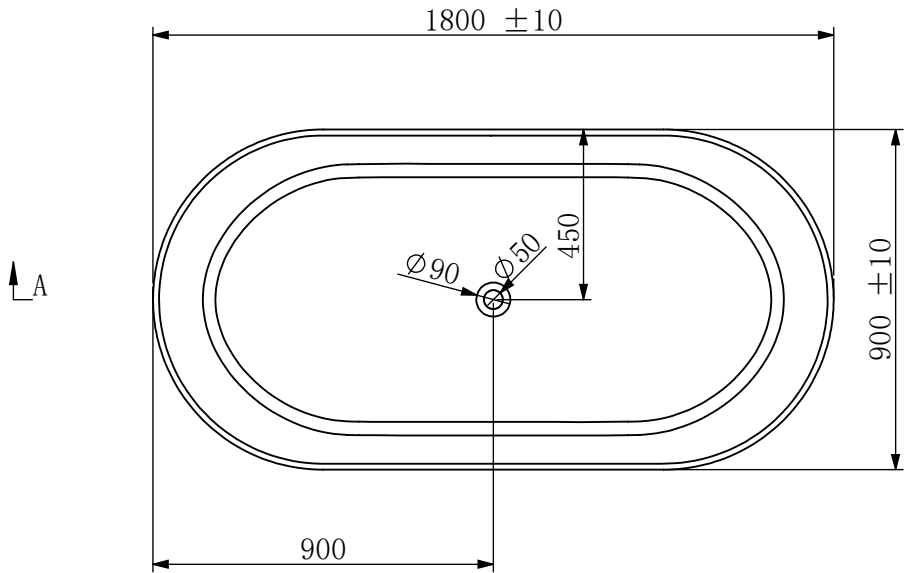

1 2 3 4 5 6

A

A

B

B

C

C

D

D

	NAME	DATE	KASKADE <small>DESIGN - CONCEPT - PRODUCTION</small> <i>Couldn't be better</i>
DRAWN	Jason	2023. 3. 6	
CHECKED	Thomas	2023. 3. 6	
Material:			VX12-1800-LUCIA-White-Matte-NO 0/Flow Nett Weight-145kg - 1800x900x570mm Gross Weight-211kg- 1900x1000x760mm
Solid Surface			
WEIGHT:		SCALE: 1:10	SHEET 1 (OF 1)