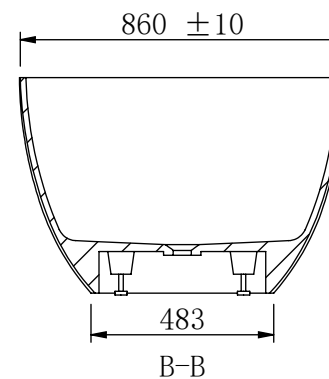

C

C

B

B

A

A

	NAME	DATE	KASKADE <small>MILNER DESIGN</small> <i>Couldn't be better</i>
DRAWN	Jason	2023. 6. 19	
CHECKED	Thomas	2023. 6. 19	
Material:	Solid Surface		ALICE Nett Weight-116kg - 1700x860x560mm Gross Weight-184kg- 1800x960x720mm
WEIGHT:	SCALE: 1:10		A4 SHEET 1 (OF1)

6

5

4

3

2

1