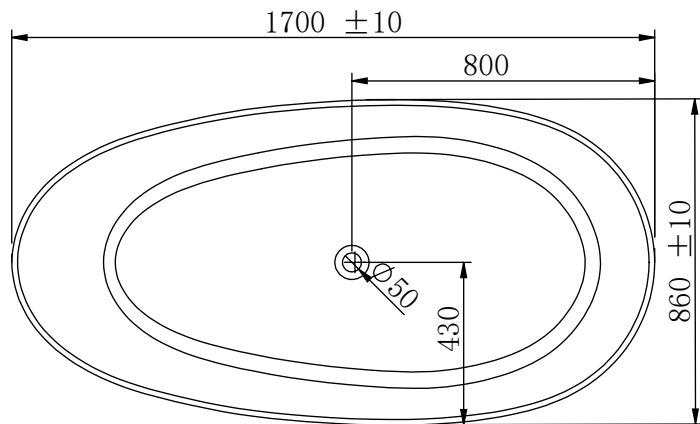

C

C

B

B

A

A

	NAME	DATE	KASKADE <small>MILNER DESIGN</small> <i>Couldn't be better</i>
DRAWN	Jason	2023. 6. 19	
CHECKED	Thomas	2023. 6. 19	
Material:	Solid Surface		ALICE Nett Weight-116kg - 1700x860x560mm Gross Weight-184kg- 1800x960x720mm
WEIGHT:	SCALE: 1:10		A4 SHEET 1 (OF1)

6

5

4

3

2

1