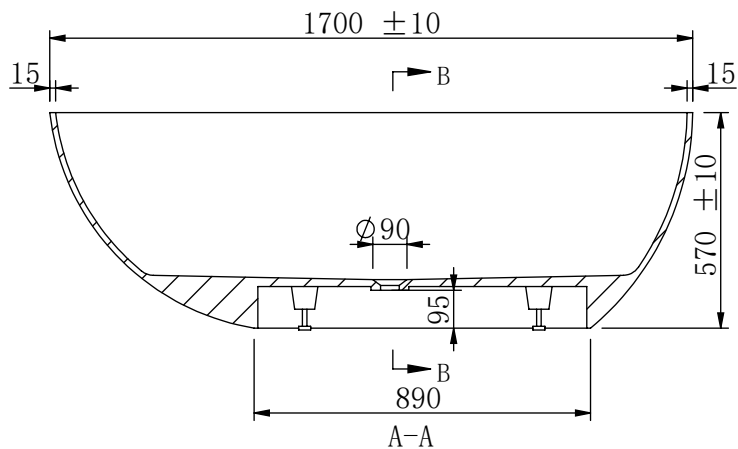

C

C

B

B

A

A

	NAME	DATE	KASKADE <small>MILNER DESIGN</small> <i>Couldn't be better</i>
DRAWN	Jason	2023. 6. 19	
CHECKED	Thomas	2023. 6. 19	
Material:	Solid Surface		ALICE Nett Weight-116kg - 1700x860x560mm Gross Weight-184kg- 1800x960x720mm
WEIGHT:	SCALE: 1:10		A4 SHEET 1 (OF1)