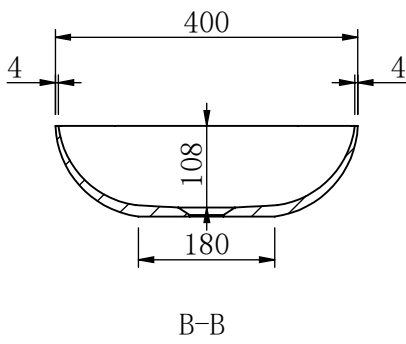

1 2 3 4 5 6

A

A

B

B

C

C

D

1 2 3 4 5 6

	NAME	DATE	KASKADE SKILL - DESIGN - INSPIRE <i>Couldn't be better</i>		
DRAWN	Jason	2023. 9. 15			
CHECKED	Thomas	2023. 9. 15			
Material:			VXA23-MW Nett Weight-3kg-400x400x120mm Gross Weight-5kg-470x470x190mm	A4	
Solid Surface					
WEIGHT:			SCALE:1:10	SHEET 1 (OF1)	

D