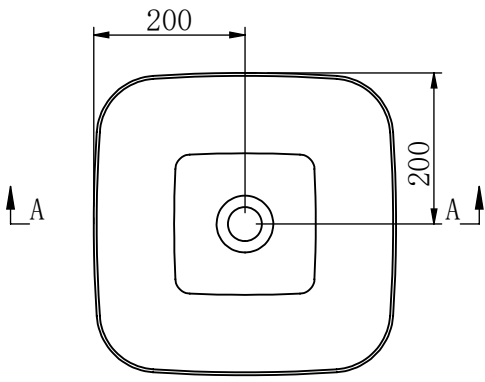

1 2 3 4 5 6

A

A

B

B

C

C

D

1 2 3 4 5 6

	NAME	DATE	KASKADE SKILL - DESIGN - INSPIRE <i>Couldn't be better</i>		
DRAWN	Jason	2023. 9. 15			
CHECKED	Thomas	2023. 9. 15			
Material:			VXA23-MW Nett Weight-3kg-400x400x120mm Gross Weight-5kg-470x470x190mm	A4	
Solid Surface					
WEIGHT:			SCALE:1:10	SHEET 1 (OF1)	

D