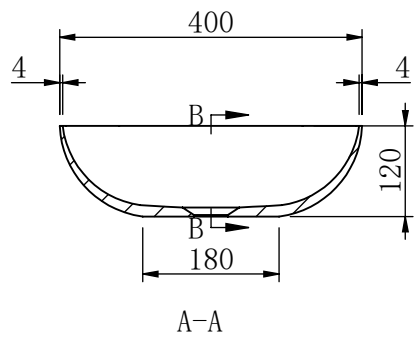

1 2 3 4 5 6

A

A

B

B

C

C

D

1 2 3 4 5 6

	NAME	DATE	KASKADE SKILL - DESIGN - INSPIRE <i>Couldn't be better</i>		
DRAWN	Jason	2023. 9. 15			
CHECKED	Thomas	2023. 9. 15			
Material:			VXA23-MW Nett Weight-3kg-400x400x120mm Gross Weight-5kg-470x470x190mm	A4	
Solid Surface					
WEIGHT:			SCALE:1:10	SHEET 1 (OF1)	

D