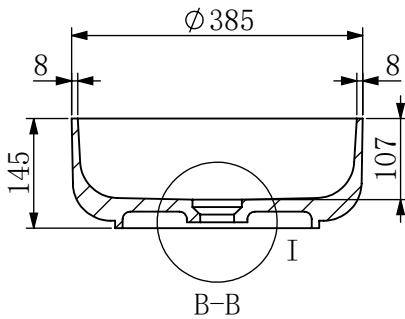

1 2 3 4 5 6

A

A

B

B

C

C

D

	NAME	DATE	KASKADE NETT-GEWICHT <i>Couldn't be better</i>			
DRAWN	Jason	2023. 6. 15				
CHECKED	Thomas	2023. 6. 15				
Material:	Solid Surface		VXA-385-Kolo-Matte-White Nett Weight-6kg - 385x385x145mm Gross Weight-9kg- 455x455x215mm			
WEIGHT:			SCALE: 1:10	SHEET 1 (OF 1)		

D

1 2 3 4 5 6