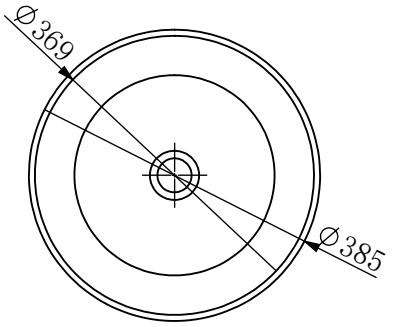

1 2 3 4 5 6

A

A

B

B

C

C

D

	NAME	DATE	KASKADE <small>NETT-GEWICHT</small> <i>Couldn't be better</i>			
DRAWN	Jason	2023. 6. 15				
CHECKED	Thomas	2023. 6. 15				
Material:	Solid Surface		VXA-385-Kolo-Matte-White Nett Weight-6kg - 385x385x145mm Gross Weight-9kg- 455x455x215mm			
WEIGHT:			SCALE: 1:10	SHEET 1 (OF 1)		