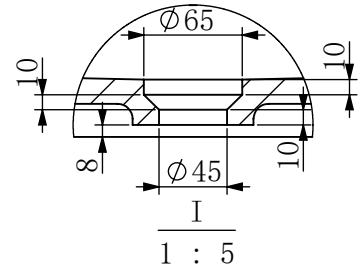

1 2 3 4 5 6

A

A

B

B

C

C

D

	NAME	DATE	KASKADE NETT-GEWICHT <i>Couldn't be better</i>			
DRAWN	Jason	2023. 6. 15				
CHECKED	Thomas	2023. 6. 15				
Material:	Solid Surface		VXA-385-Kolo-Matte-White Nett Weight-6kg - 385x385x145mm Gross Weight-9kg- 455x455x215mm			
WEIGHT:			SCALE: 1:10	SHEET 1 (OF 1)		

D

1 2 3 4 5 6