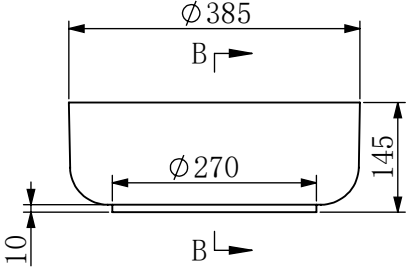

1 2 3 4 5 6

A

A

B

B

C

C

D

	NAME	DATE	KASKADE NETT-GEWICHT <i>Couldn't be better</i>			
DRAWN	Jason	2023. 6. 15				
CHECKED	Thomas	2023. 6. 15				
Material:	Solid Surface		VXA-385-Kolo-Matte-White Nett Weight-6kg - 385x385x145mm Gross Weight-9kg- 455x455x215mm			
WEIGHT:			SCALE: 1:10	SHEET 1 (OF 1)		

D

1 2 3 4 5 6