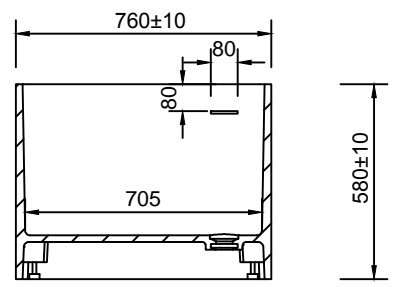

A-A

B-B

	NAME	DATE	KASKADE STONE BATHS & BASINS <i>Couldn't be better</i>
DRAWN	Zack	2025. 8. 19	
CHECKED	Thomas	2025. 8. 19	
VX23-1800-NIK8607CNA VX23-1800-SANDY			Nett Weight-193kg - 1800x760x580MM Gross Weight-261kg- 1900*860*740MM
WEIGHT:		SCALE:1:10	A4
			SHEET 1 (OF1)